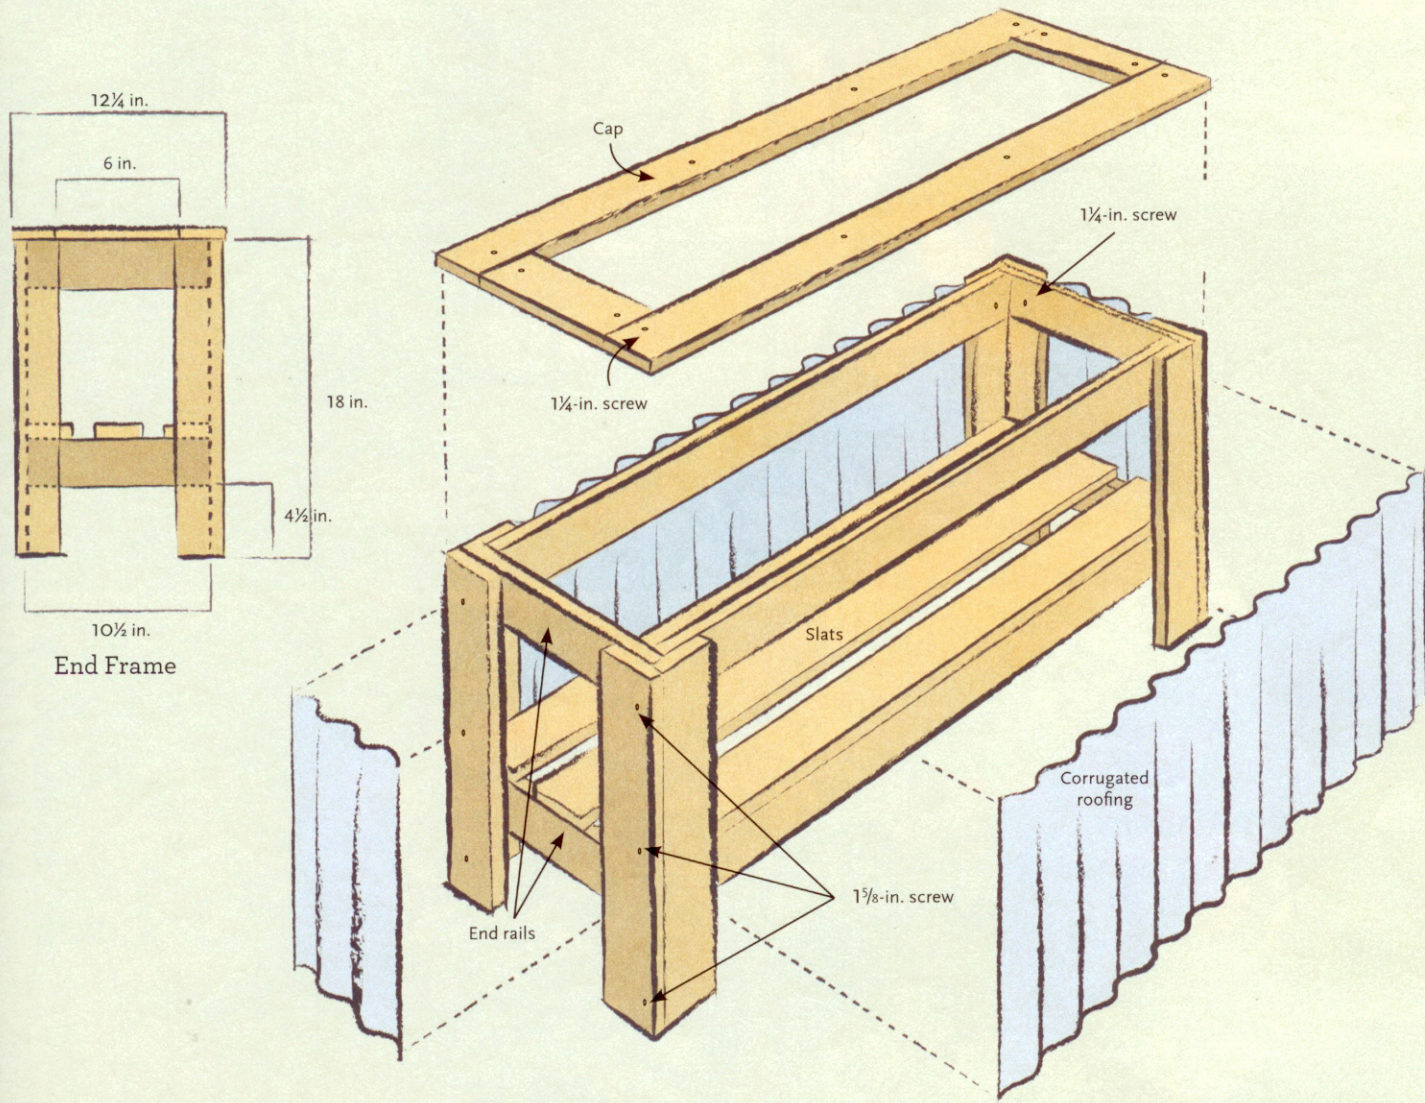

# Diagram Planter Assembly

Side Frame

## Cutting List

ITEM	DIMENSIONS	QUANTITY
Legs	2 3/4 x 18 in.	8
Short rails	2 3/4 x 10 1/2 in.	4
Long rails	2 3/4 x 33 1/2 in.	4
Short cap pieces	2 3/4 x 6 3/4 in.	2
Long cap pieces	2 3/4 x 36 3/4 in.	2
Slats	2 3/4 x 35 in.	3
Short metal side panels	6 1/2 x 14 in.	2
Long metal side panels	29 1/2 x 14 in.	2