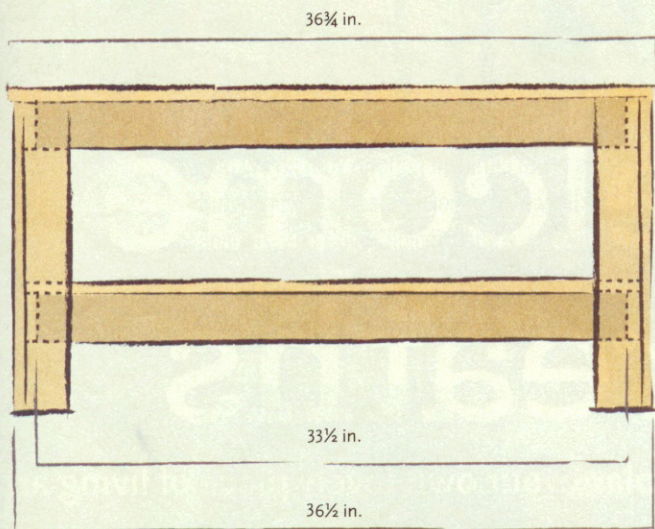

# Diagram Planter Assembly

Side Frame

## Cutting List

ITEM	DIMENSIONS	QUANTITY
Legs	2 3/4 x 18 in.	8
Short rails	2 3/4 x 10 1/2 in.	4
Long rails	2 3/4 x 33 1/2 in.	4
Short cap pieces	2 3/4 x 6 3/4 in.	2
Long cap pieces	2 3/4 x 36 3/4 in.	2
Slats	2 3/4 x 35 in.	3
Short metal side panels	6 1/2 x 14 in.	2
Long metal side panels	29 1/2 x 14 in.	2